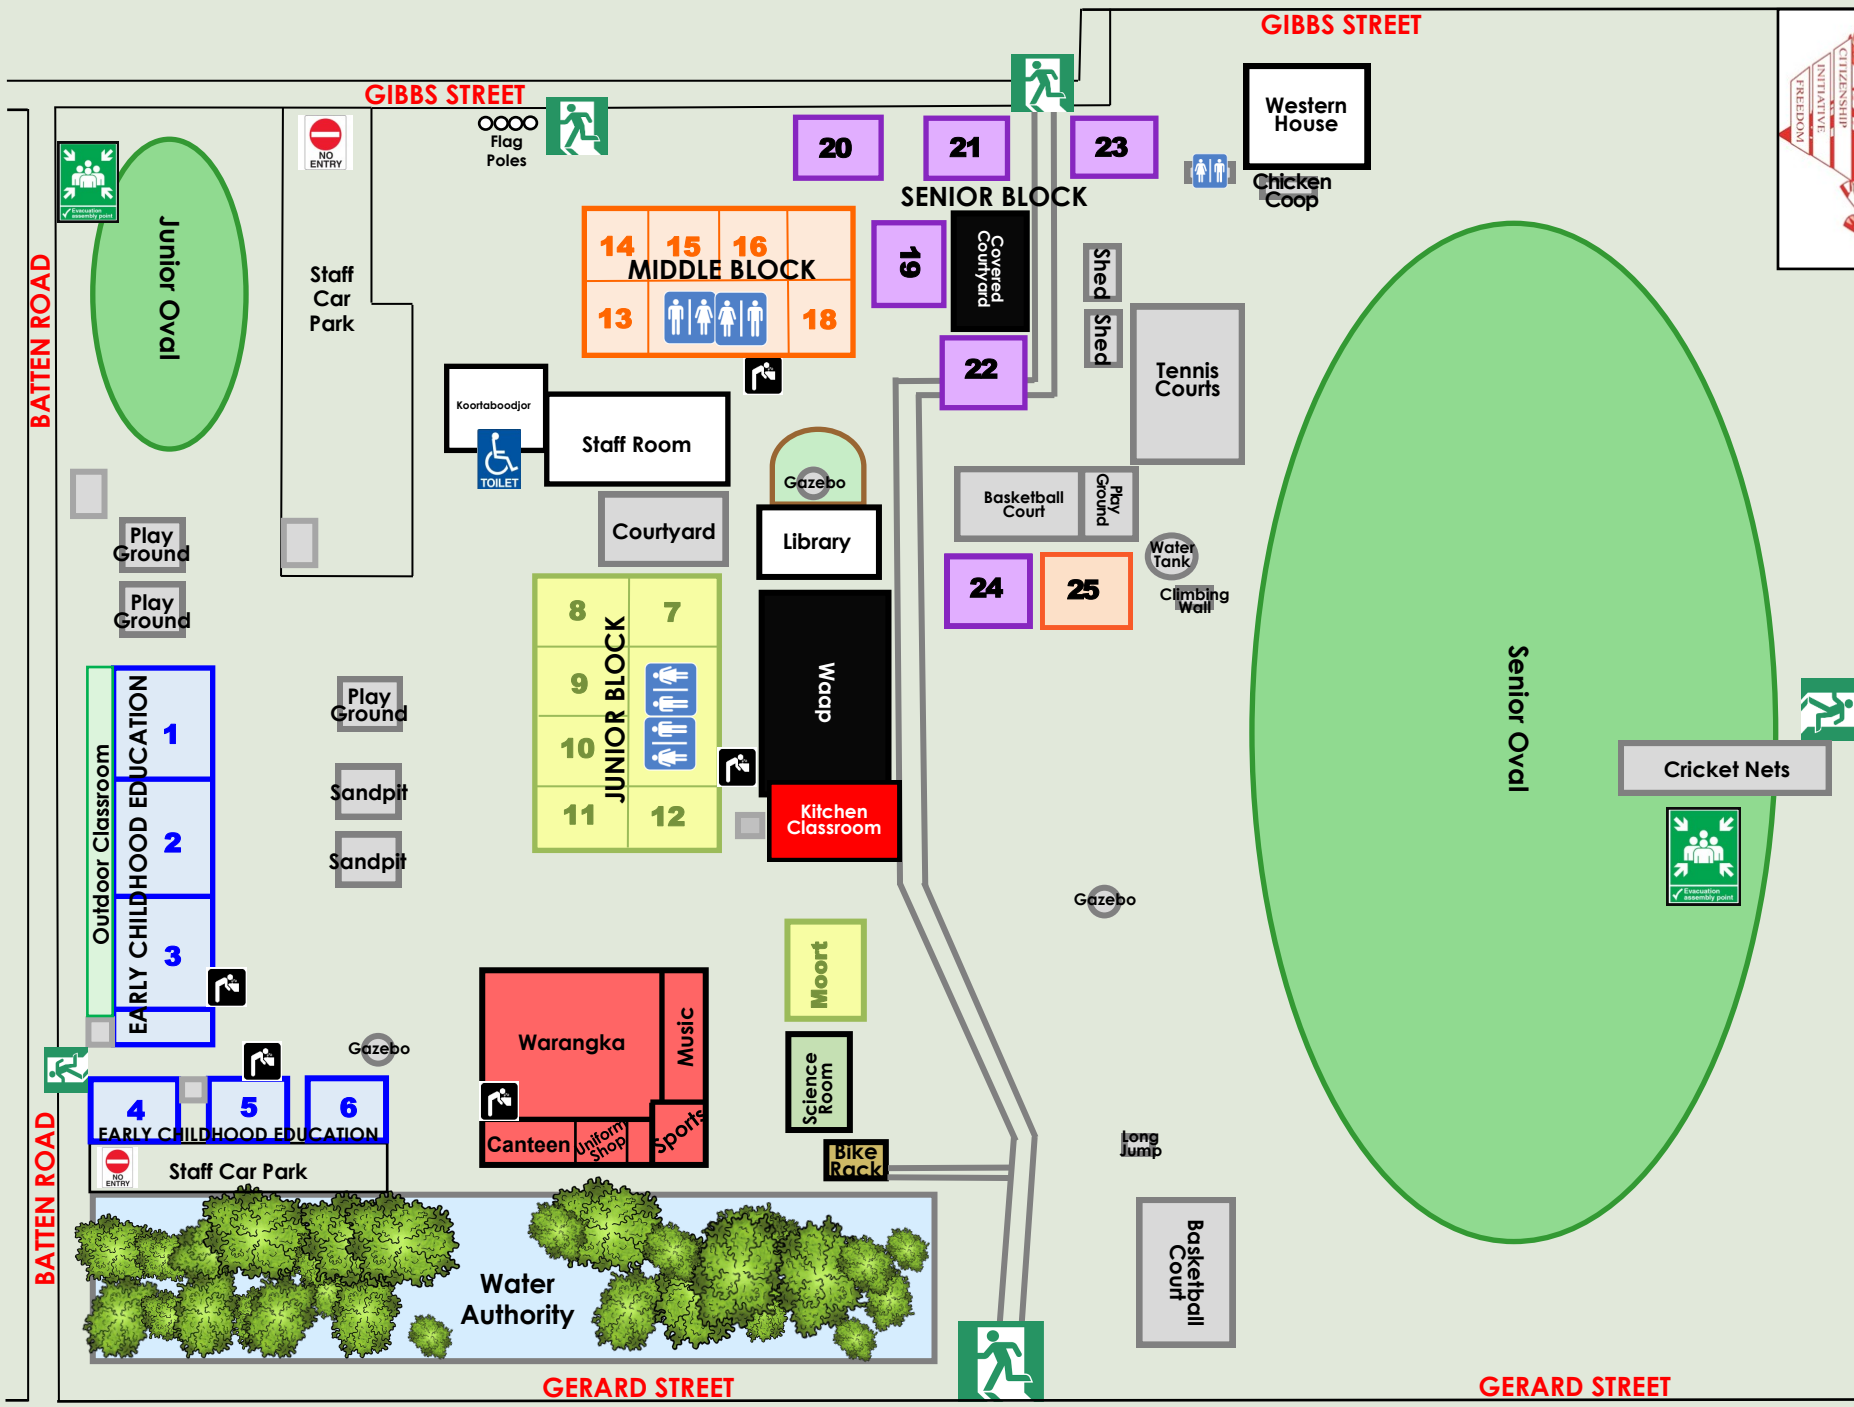

GIBBS STREET PRIMARY SCHOOL

SCHOOL MAP

BATTEN ROAD

BATTEN ROAD

GIBBS STREET

GIBBS STREET

GERARD STREET

GERARD STREET

Junior Oval

Senior Oval

SENIOR BLOCK

MIDDLE BLOCK

JUNIOR BLOCK

EARLY CHILDHOOD EDUCATION

EARLY CHILDHOOD EDUCATION

Staff Car Park

Staff Car Park

Western House
Chicken Coop

Tennis Courts

Basketball Court
Play Ground

Staff Room

Library

Waap
Kitchen Classroom

Courtyard

Warangka
Canteen
Uniform Shop
Sports

Moort

Science Room

Bike Rack

Basketball Court

Cricket Nets

Water Authority

Gazebo